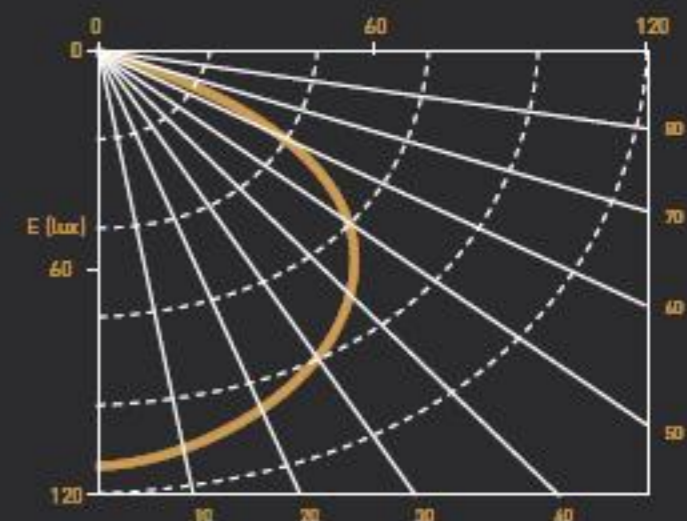

LIGHT COLOR Coolwhite | Warmwhite | RGB | Dynamic white | Natural

CRI -

DIMMABLE ✓

CERTIFICATE   

IP Custom

AMPLITUDE DIAGRAM

PHOTOMETRIC CURVE

Dimension of tested article: 300x300mm