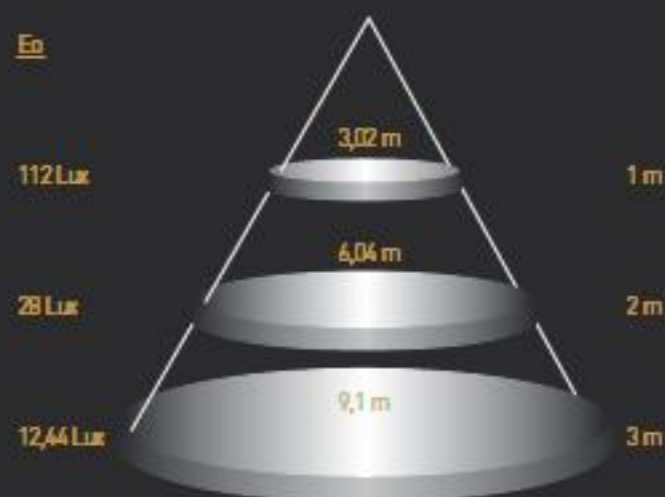

LUMENS

illumina la pietra

DETAIL A

TECHNICAL DATA

FINISH Aluminium, steel, plastic | Glass

LED ✓

WATT Custom - depending on light colour and dimension of panel

VOLTS 12 | 24VDC

LIGHT COLOR Coolwhite | Warmwhite | RGB | Dynamic white | Natural

CRI -

DIMMABLE ✓

CERTIFICATE   

IP Custom

AMPLITUDE DIAGRAM

PHOTOMETRIC CURVE

Dimension of tested article: 300x300mm